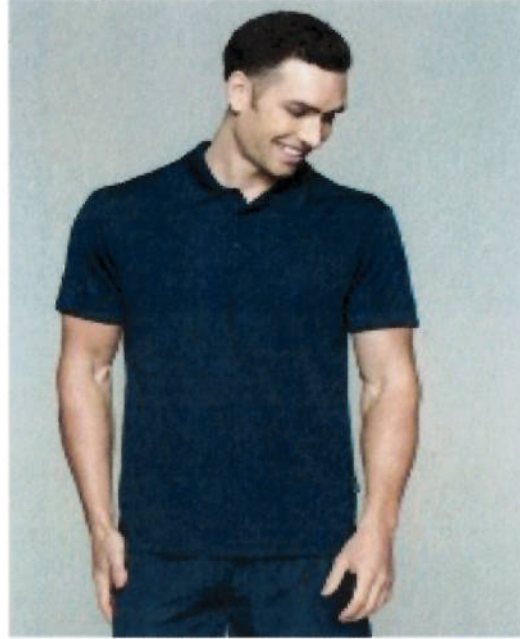

**1307 Polo – Botany
With 2019 Logo**

**Black
Mens**

$30.00

S

M

L

XL

**2XL
3XL**

**Black
Ladies**

$30.00

6

-

26