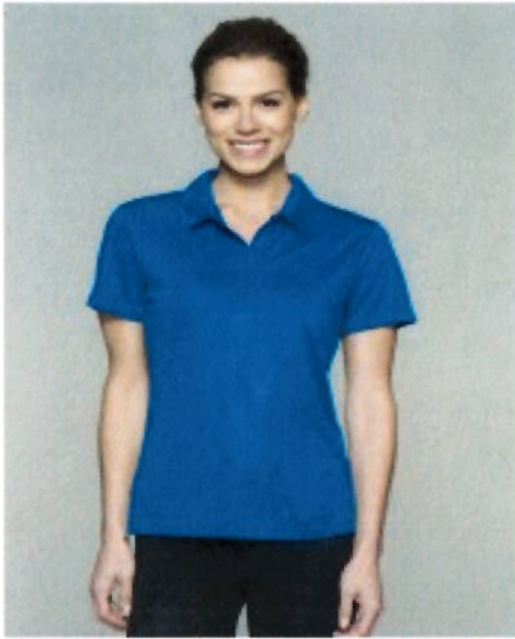

**1307 Polo – Botany
With 2019 Logo**

**Black
Mens**

$30.00

S

M

L

XL

**2XL
3XL**

**Black
Ladies**

$30.00

6

-

26