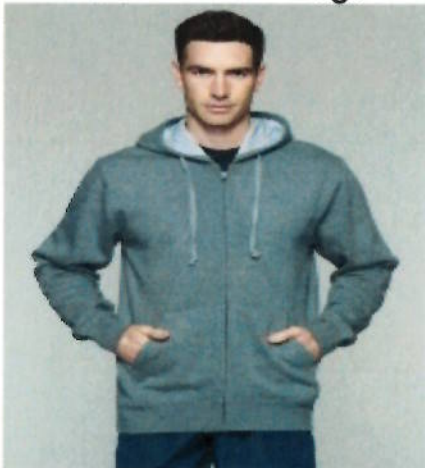

**Black / Ashe $30.00 XS 3XL 5XL
Mens**

**2301 Polo – Premier
With 2019 Logo**

**Black / Ashe $30.00 8 To 26
Ladies**

**1503 Kozi Zip Hoodie
With 2019 Logo**

**Greymarle /Natural $42.00 8 10 12 14 16
Mens L**